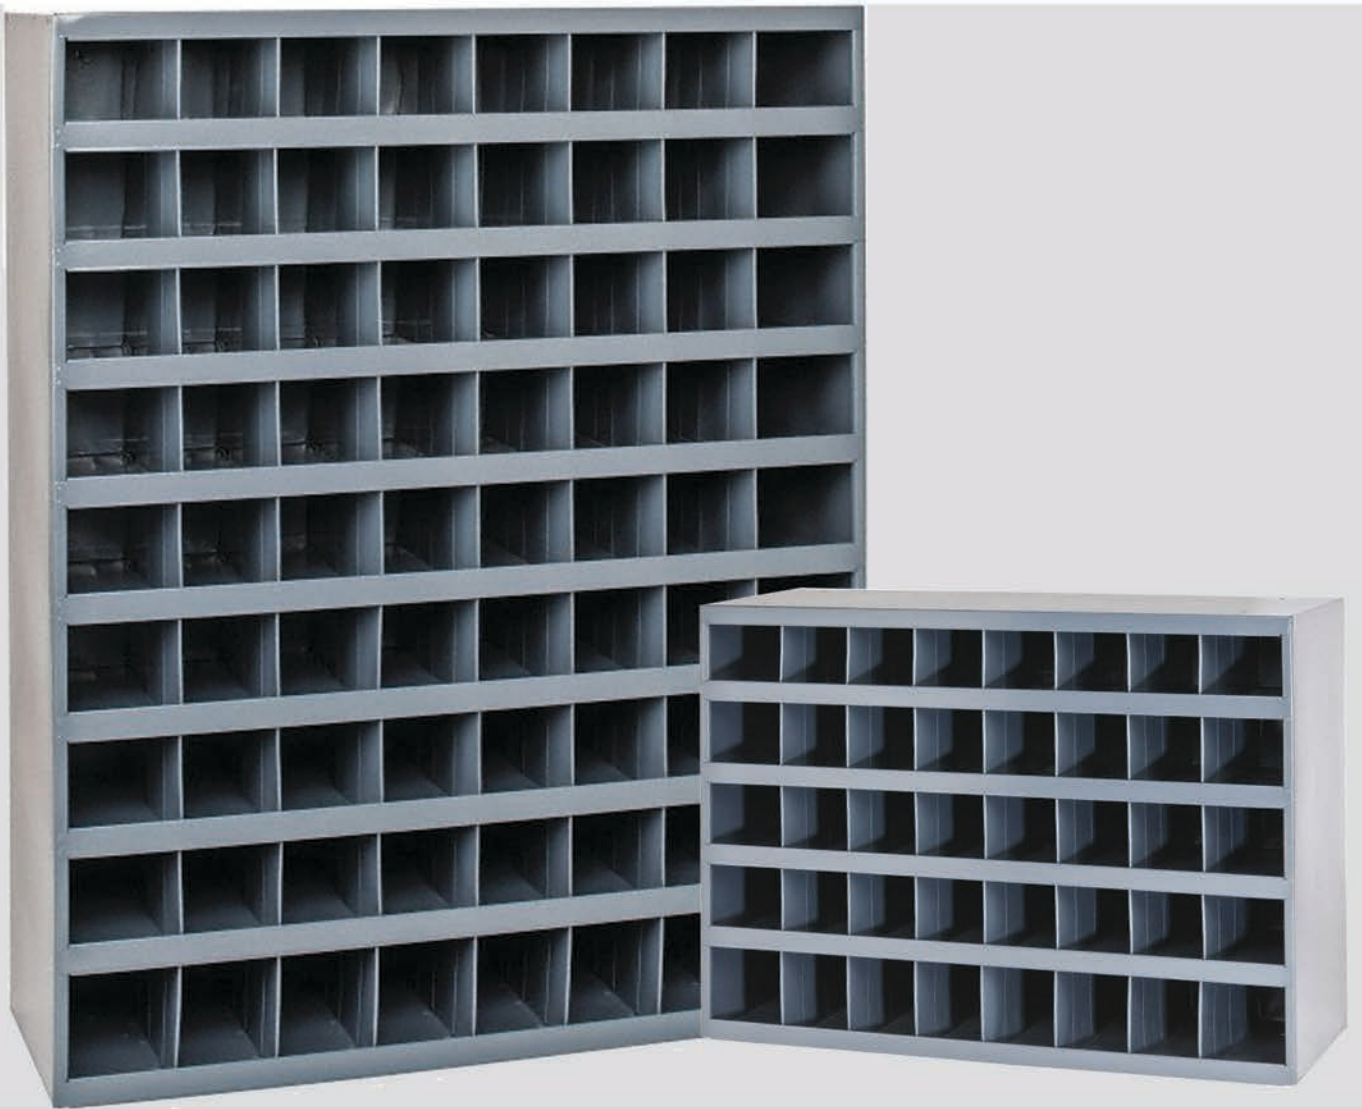

**ABABA BOLT**  
*Commercial Hardware*

# **INDUSTRIAL STORAGE BINS**

**GRAY STEEL BINS**

**FULL LINE STOCK  
INDUSTRIAL STORAGE BINS  
GET ORGANIZED!**

# CMI

CUSTOMER MANAGED INVENTORY

*Metal Storage Bins create secure, accessible compartments that are easy to restock and pick from.*

**BEST SELLER**

**Part # DUR-24B**

Bin Unit, 24 Bins, 33-3/4x12x23-7/8 In.

DURHAM |

**WxDxH**

**Part # DUR-72B**

Bin Unit, 72 Bins, 33-3/4 x 12 x 42 In.

DURHAM |

**WxDxH**

**Part # DUR-36B**

Bin Unit, 36 Bins, 17-7/8 x 12 x 42 In.