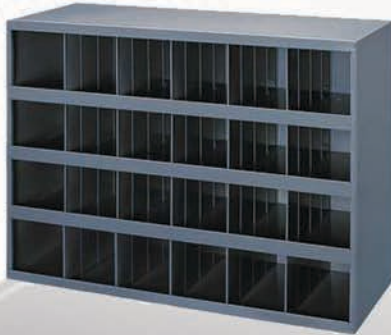

# INDUSTRIAL STORAGE BINS

# CMI

CUSTOMER MANAGED INVENTORY

*Metal Storage Bins create secure, accessible compartments that are easy to restock and pick from.*

**BEST SELLER**

**Part # DUR-24B**

Bin Unit, 24 Bins, 33-3/4x12x23-7/8 In.